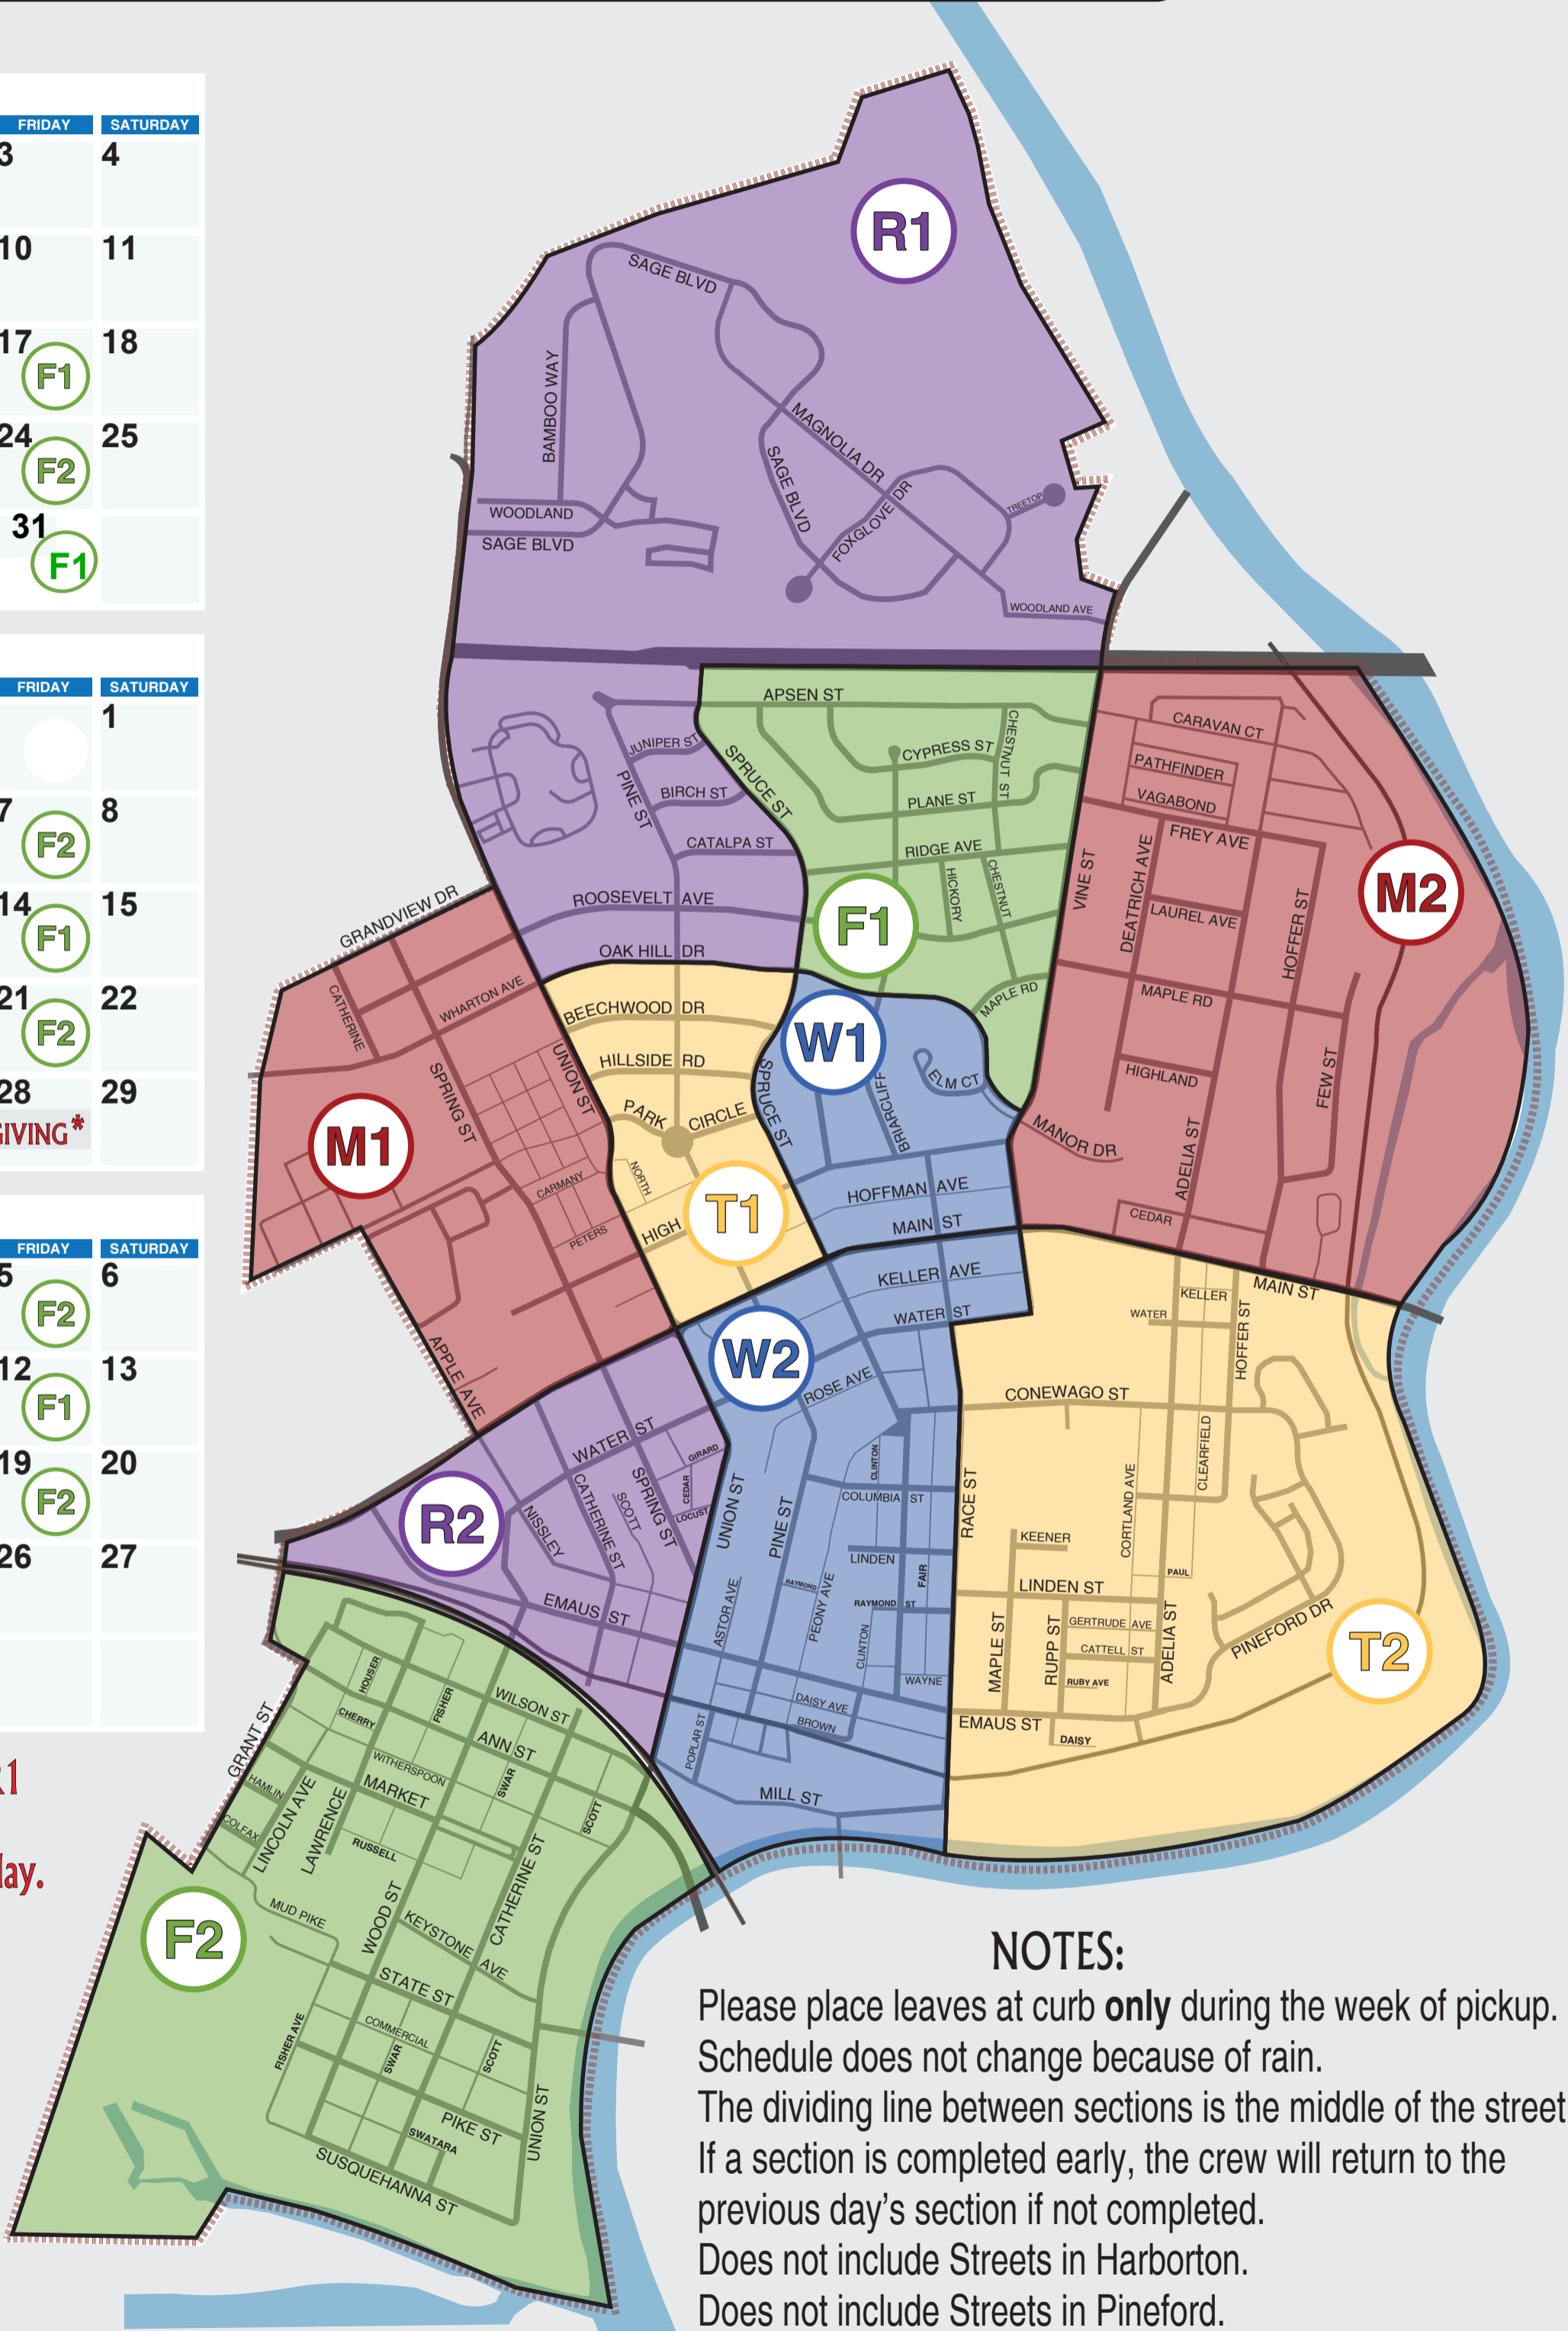

MIDDLETOWN 2025 FALL LEAF COLLECTION

OCTOBER

SUNDAY	MONDAY	TUESDAY	WEDNESDAY	THURSDAY	FRIDAY	SATURDAY
			1	2	3	4
5	6	7	8	9	10	11
12	13 (M1)	14 (T1)	15 (W1)	16 (R1)	17 (F1)	18
19	20 (M2)	21 (T2)	22 (W2)	23 (R2)	24 (F2)	25
26	27 (M1)	28 (T1)	29 (W1)	30 (R1)	31 (F1)	

NOVEMBER

SUNDAY	MONDAY	TUESDAY	WEDNESDAY	THURSDAY	FRIDAY	SATURDAY
						1
2	3 (M2)	4 (T2)	5 (W2)	6 (R2)	7 (F2)	8
9	10 (M1)	11 (T1)	12 (W1)	13 (R1)	14 (F1)	15
16	17 (M2)	18 (T2)	19 (W2)	20 (R2)	21 (F2)	22
23	24 (M1)	25 (T1)	26 (W1)	27 (R1)	28	29
30				THANKSGIVING*		

DECEMBER

SUNDAY	MONDAY	TUESDAY	WEDNESDAY	THURSDAY	FRIDAY	SATURDAY
	1 (F1)	2 (T2)	3 (W2)	4 (R2)	5 (F2)	6
7	8 (M1)	9 (T1)	10 (W1)	11 (R1)	12 (F1)	13
14	15 (M2)	16 (T2)	17 (W2)	18 (R2)	19 (F2)	20
21	22	23	24	25	26	27
28	29	30	31			

*The week of Thanksgiving, the R1 pickup will be Wednesday, the F1 pickup will be the following Monday.

NOTES:

- Please place leaves at curb **only** during the week of pickup.
- Schedule does not change because of rain.
- The dividing line between sections is the middle of the street.
- If a section is completed early, the crew will return to the previous day's section if not completed.
- Does not include Streets in Harborton.
- Does not include Streets in Pineford.