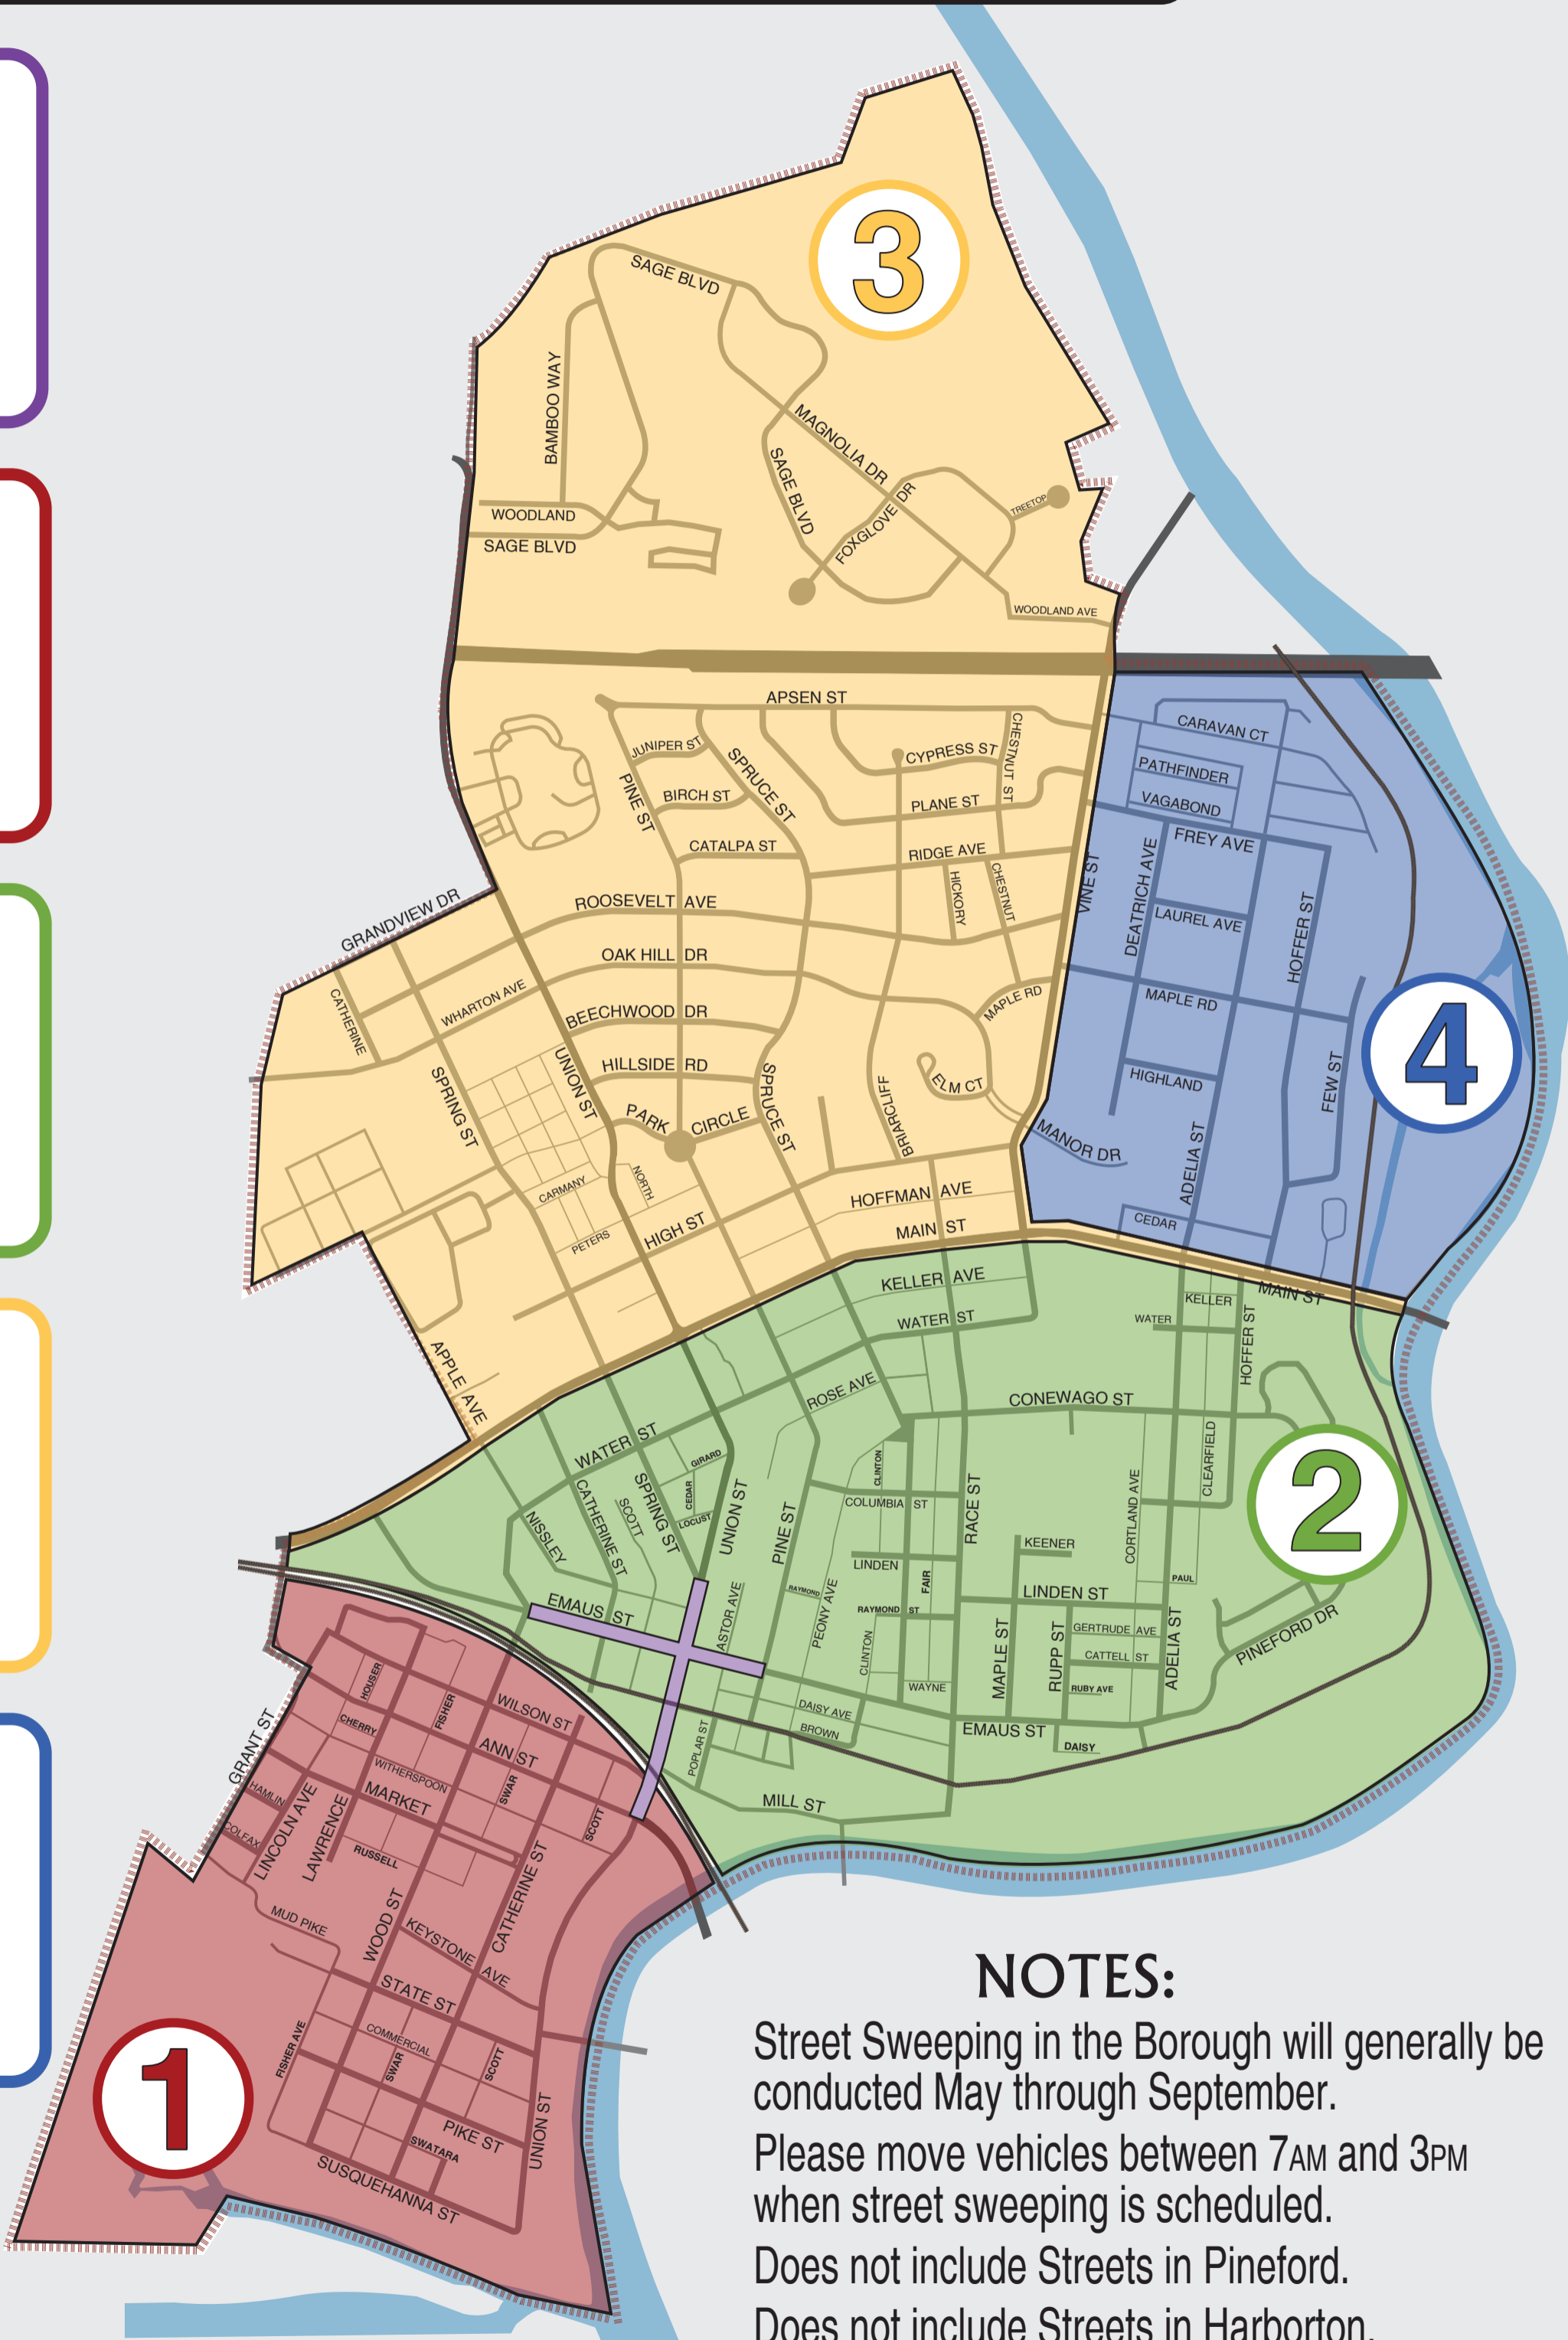

MIDDLETOWN STREET SWEEPING SCHEDULE

Downtown Area

Swept Fridays **weekly** throughout the year, weather permitting

Area 1

1st **Monday**
North and East Lanes
1st **Tuesday**
South and West Lanes

Area 2

1st **Wednesday**
North and East Lanes
1st **Thursday**
South and West Lanes

Area 3*

2nd **Monday**
North and East Lanes
2nd **Tuesday**
South and West Lanes

Area 4

2nd **Wednesday**
North and East Lanes
2nd **Thursday**
South and West Lanes

*Area 3 includes both sides of Main St entire, and both sides of Vine St north of Main St.

NOTES:

Street Sweeping in the Borough will generally be conducted May through September.
Please move vehicles between 7AM and 3PM when street sweeping is scheduled.
Does not include Streets in Pineford.
Does not include Streets in Harborton.