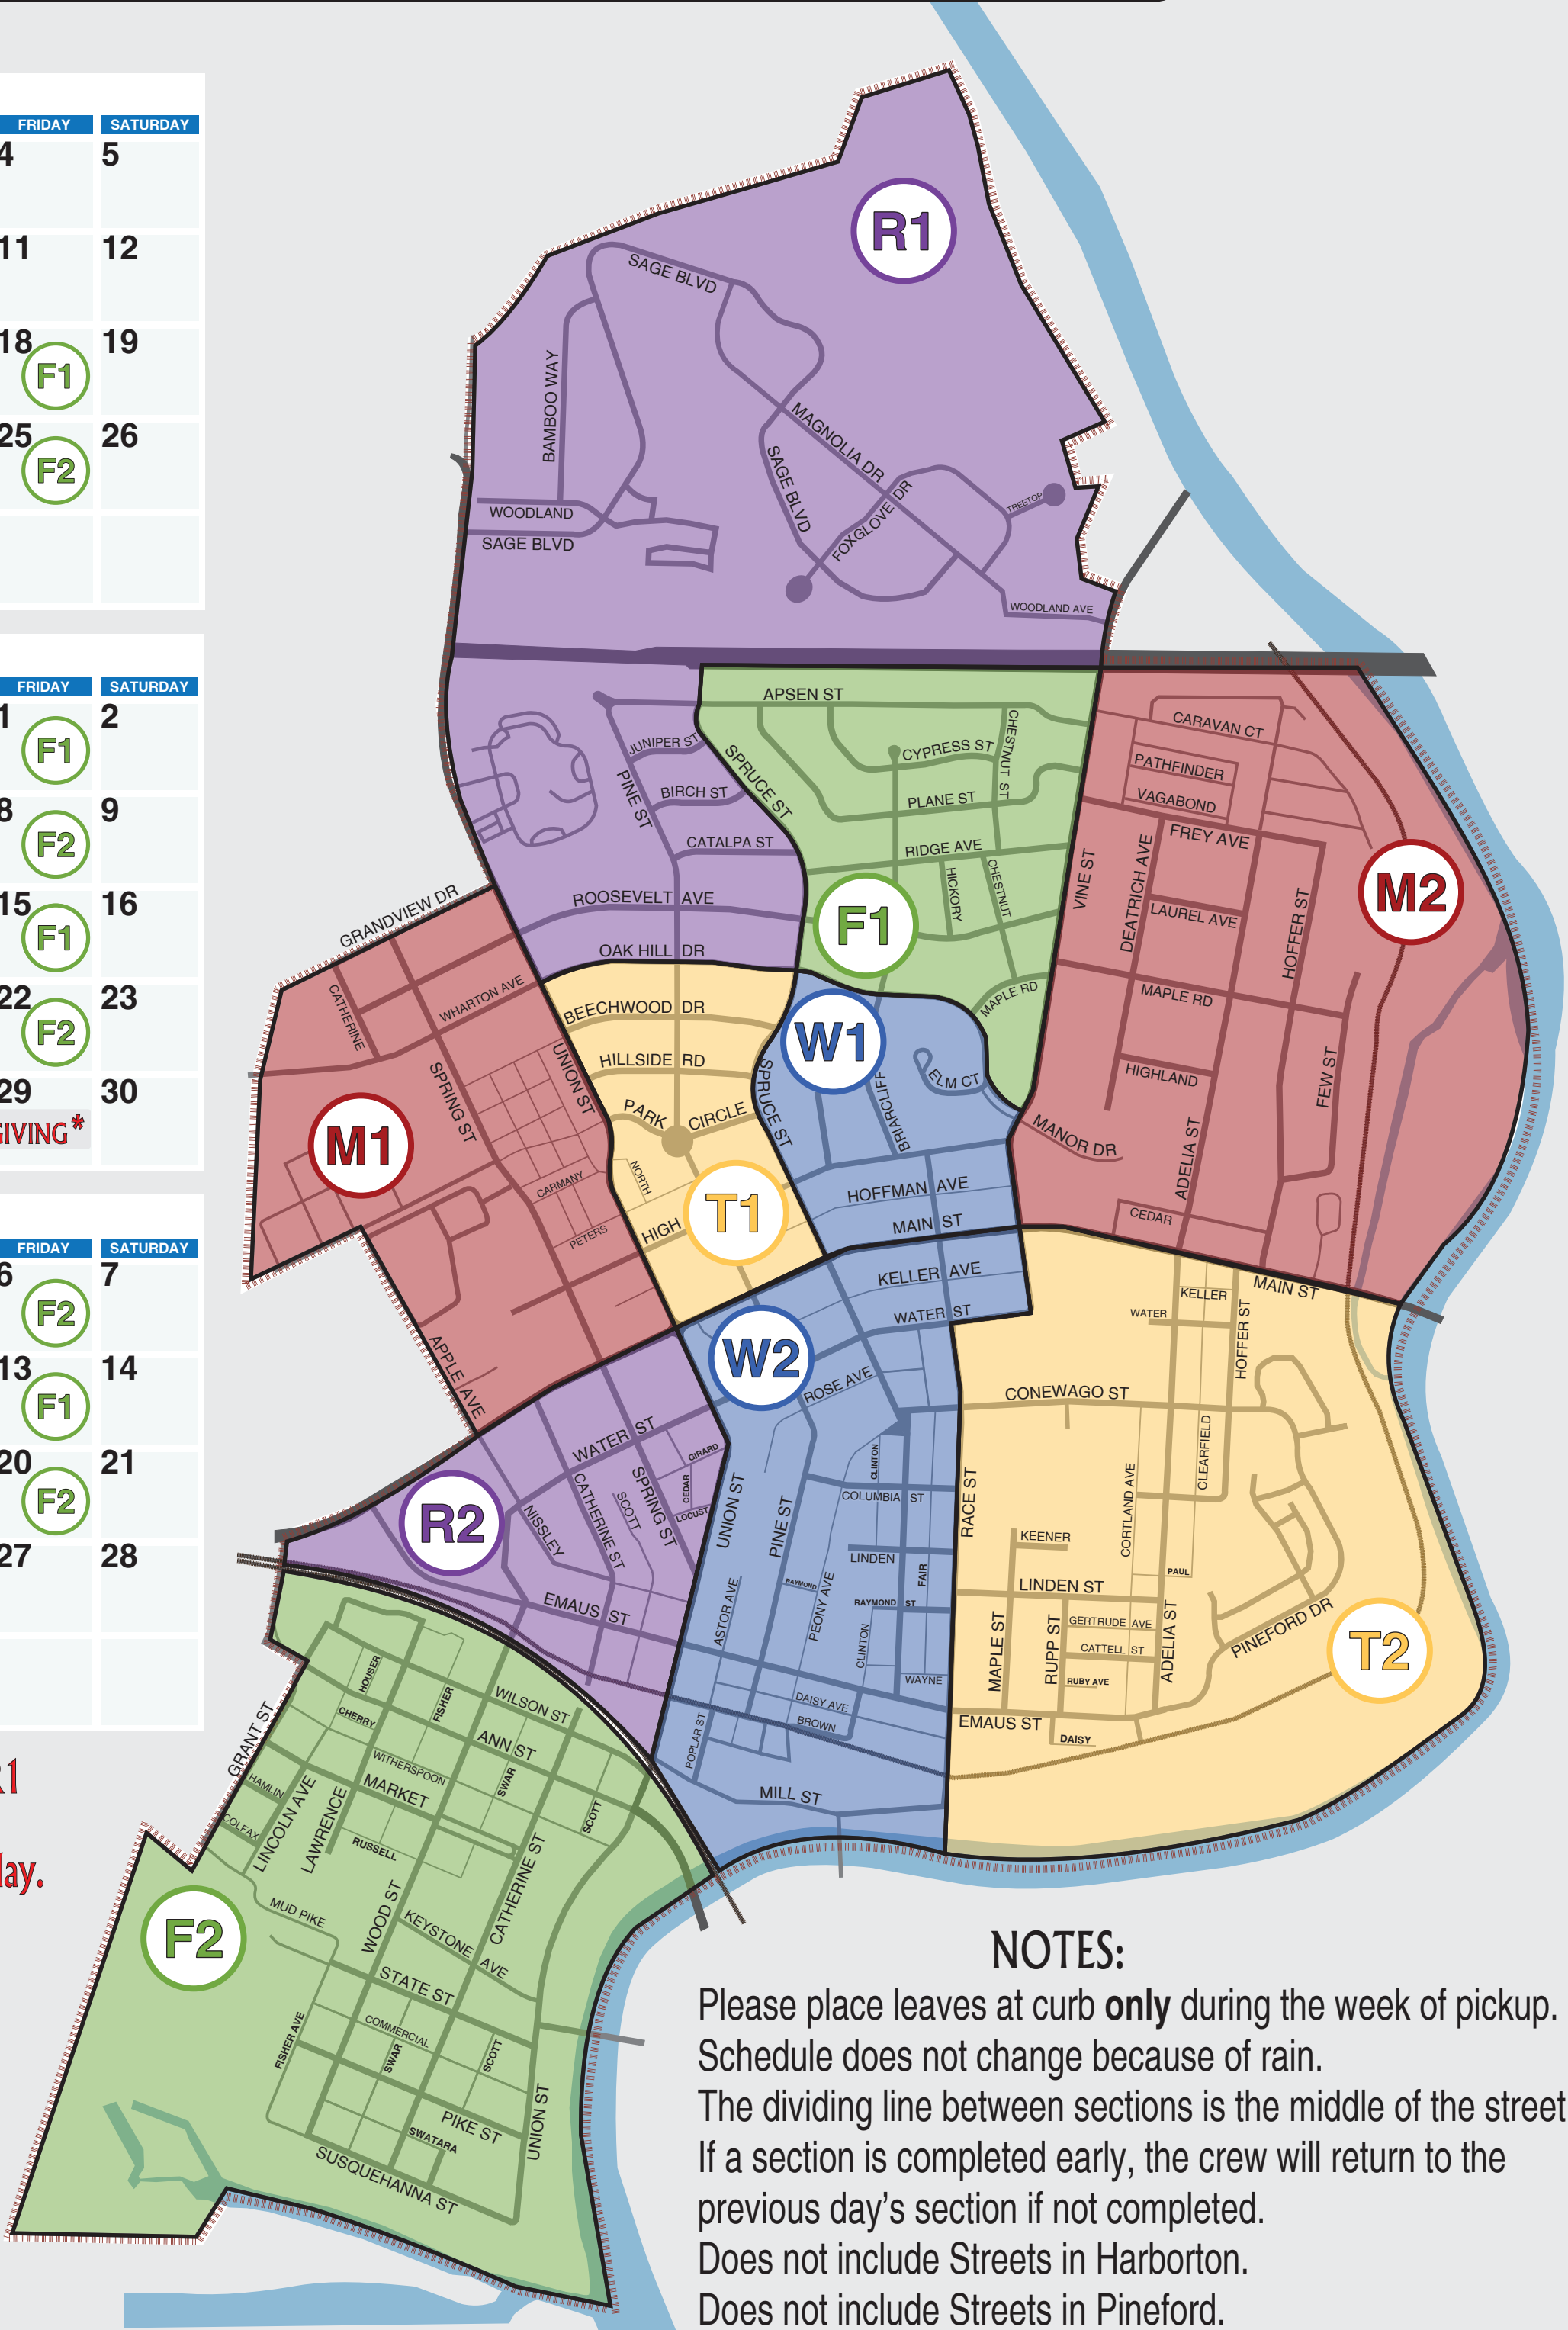

MIDDLETOWN 2024 FALL LEAF COLLECTION

OCTOBER

SUNDAY	MONDAY	TUESDAY	WEDNESDAY	THURSDAY	FRIDAY	SATURDAY
		1	2	3	4	5
6	7	8	9	10	11	12
13	14 (M1)	15 (T1)	16 (W1)	17 (R1)	18 (F1)	19
20	21 (M2)	22 (T2)	23 (W2)	24 (R2)	25 (F2)	26
27	28 (M1)	29 (T1)	30 (W1)	31 (R1)		

NOVEMBER

SUNDAY	MONDAY	TUESDAY	WEDNESDAY	THURSDAY	FRIDAY	SATURDAY
					1 (F1)	2
3	4 (M2)	5 (T2)	6 (W2)	7 (R2)	8 (F2)	9
10	11 (M1)	12 (T1)	13 (W1)	14 (R1)	15 (F1)	16
17	18 (M2)	19 (T2)	20 (W2)	21 (R2)	22 (F2)	23
24	25 (M1)	26 (T1)	27 (W1)	28 (R1)	29	30
				THANKSGIVING		

DECEMBER

SUNDAY	MONDAY	TUESDAY	WEDNESDAY	THURSDAY	FRIDAY	SATURDAY
1	2 (F1)	3 (T2)	4 (W2)	5 (R2)	6 (F2)	7
8	9 (M1)	10 (T1)	11 (W1)	12 (R1)	13 (F1)	14
15	16 (M2)	17 (T2)	18 (W2)	19 (R2)	20 (F2)	21
22	23	24	25	26	27	28
29	30	31				

*The week of Thanksgiving, the R1 pickup will be Wednesday, the F1 pickup will be the following Monday.

NOTES:

- Please place leaves at curb **only** during the week of pickup.
- Schedule does not change because of rain.
- The dividing line between sections is the middle of the street.
- If a section is completed early, the crew will return to the previous day's section if not completed.
- Does not include Streets in Harborton.
- Does not include Streets in Pineford.