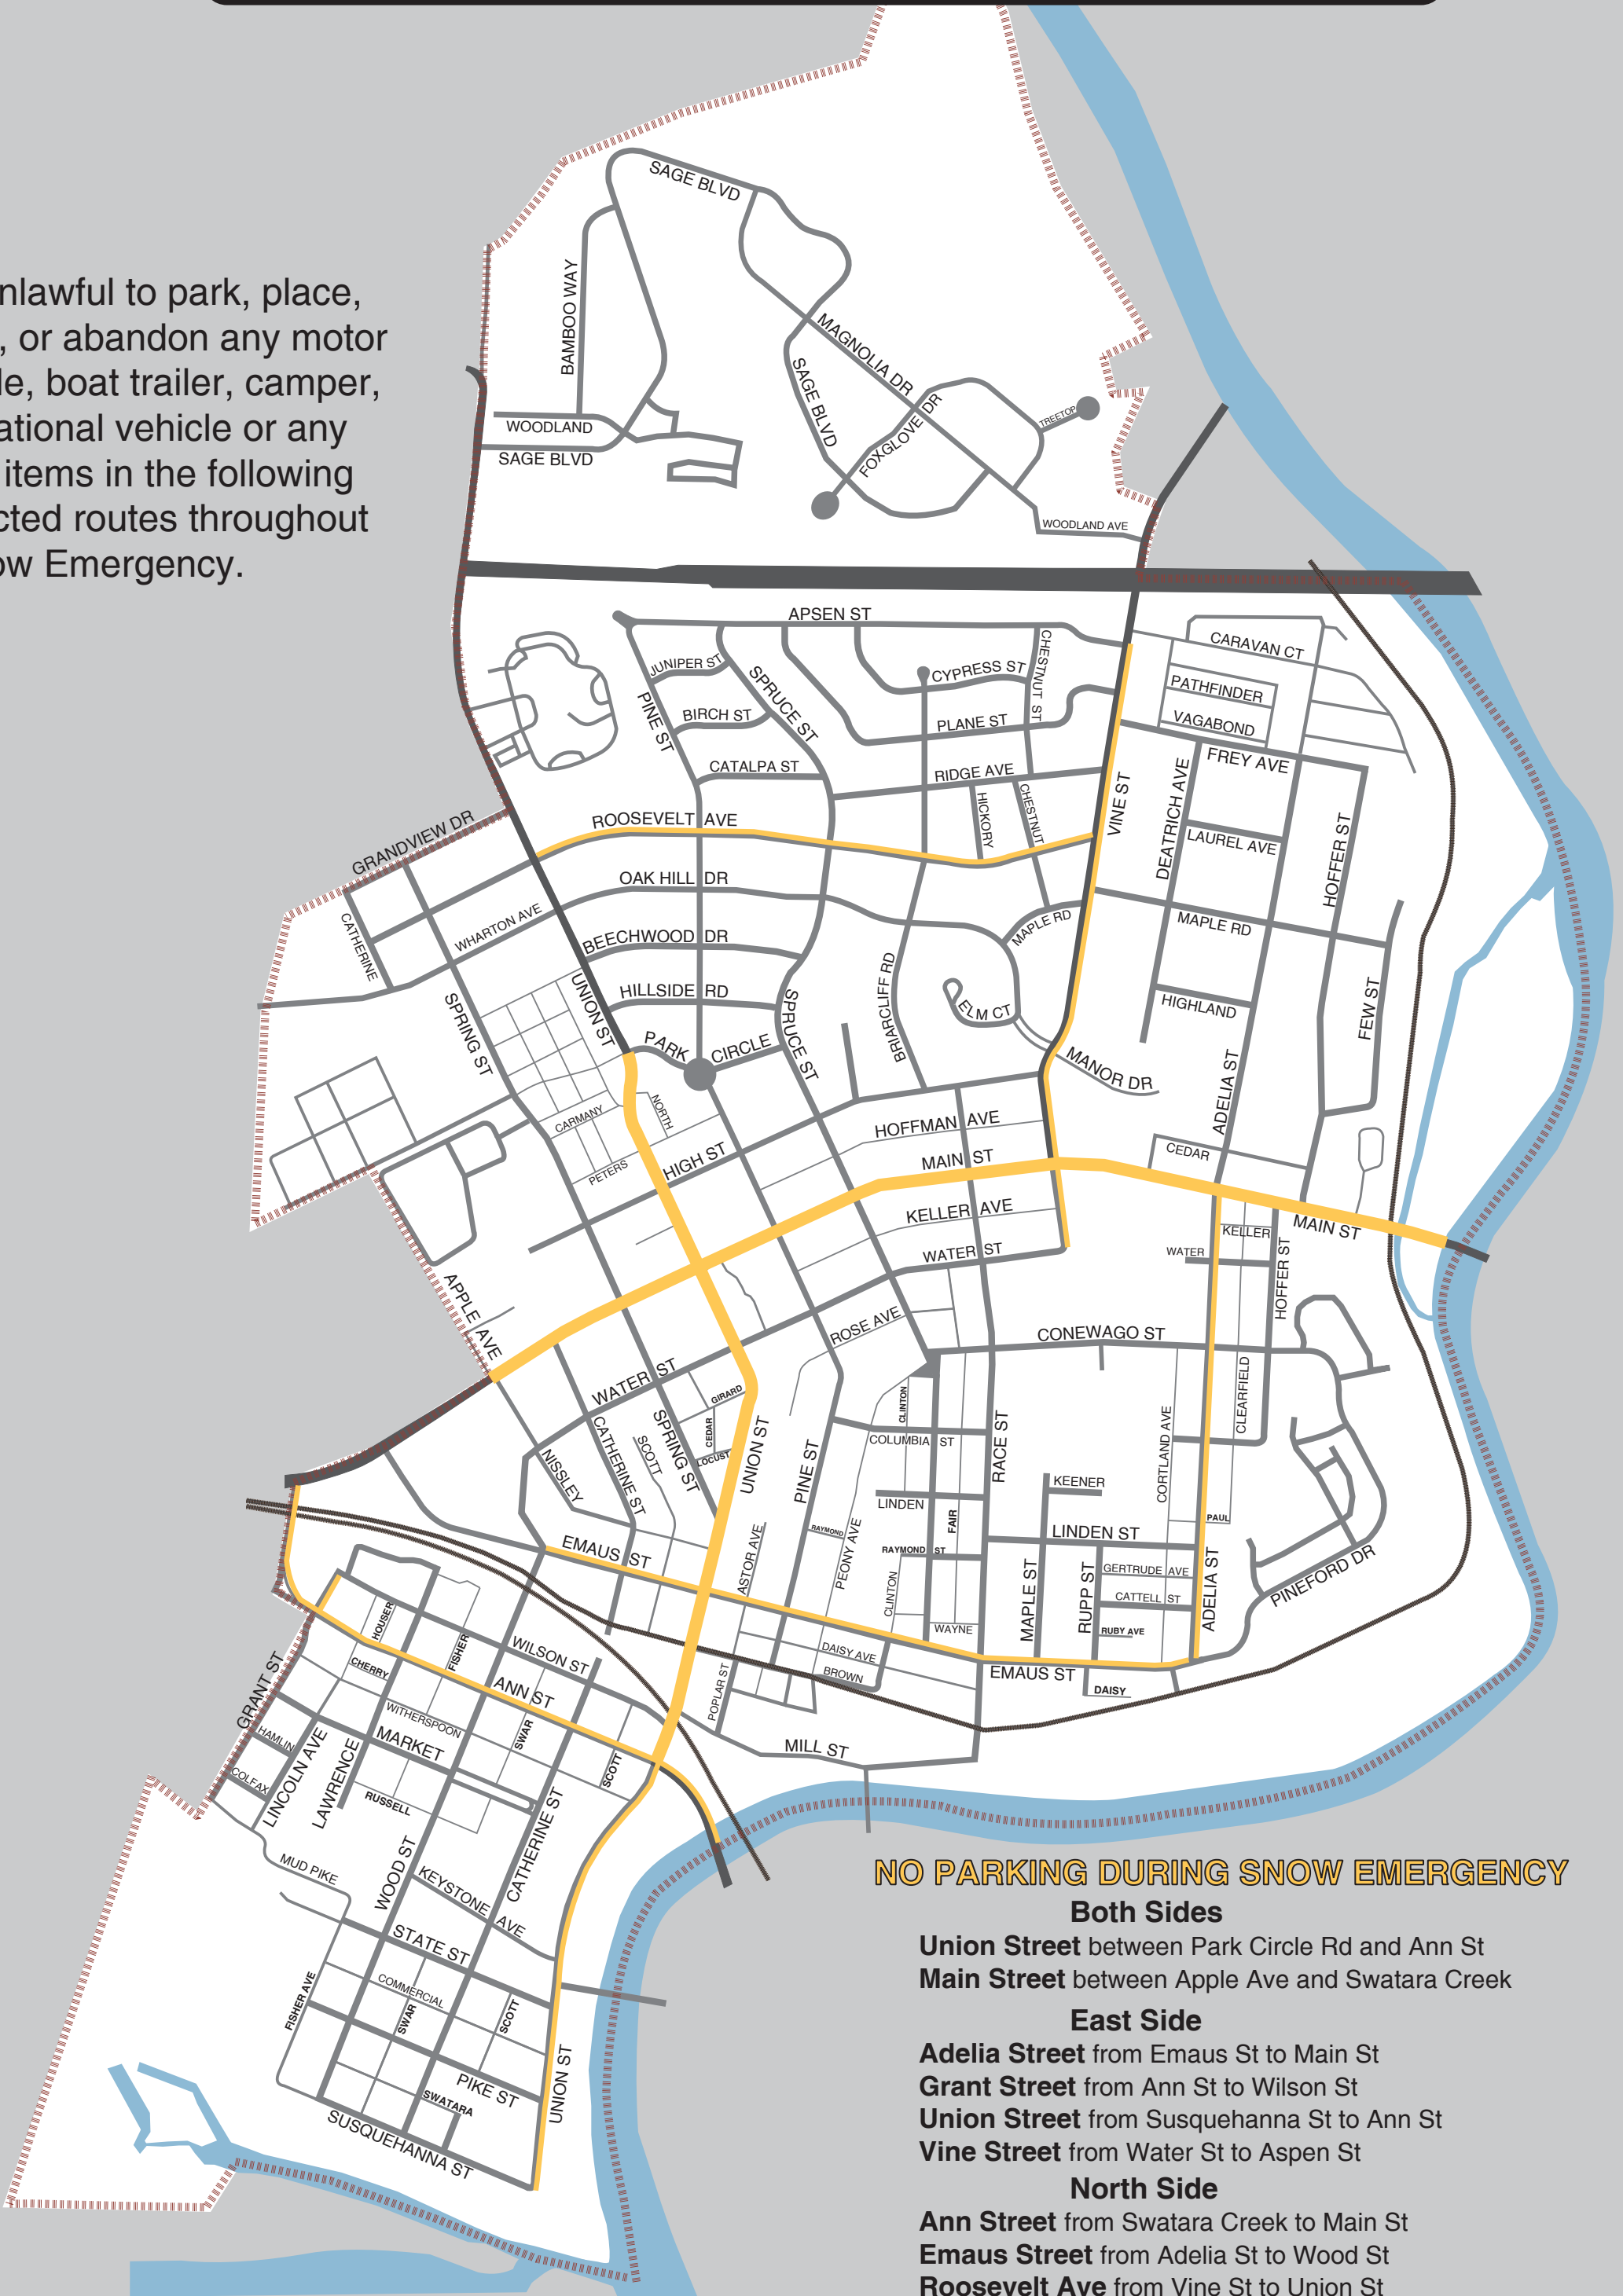

MIDDLETOWN SNOW EMERGENCY NO-PARKING

It is unlawful to park, place, leave, or abandon any motor vehicle, boat trailer, camper, recreational vehicle or any other items in the following restricted routes throughout a Snow Emergency.

NO PARKING DURING SNOW EMERGENCY

Both Sides

- Union Street between Park Circle Rd and Ann St
- Main Street between Apple Ave and Swatara Creek

East Side

- Adelia Street from Emaus St to Main St
- Grant Street from Ann St to Wilson St
- Union Street from Susquehanna St to Ann St
- Vine Street from Water St to Aspen St

North Side

- Ann Street from Swatara Creek to Main St
- Emaus Street from Adelia St to Wood St
- Roosevelt Ave from Vine St to Union St